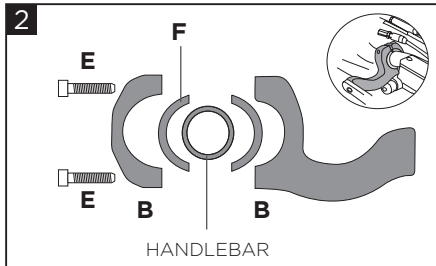

### ACERBIS PARTS

A - (2 PCS)

B - (2 PCS)

G - (2 PCS)

H - (2 PCS)

F - (4 PCS)

E - (4 PCS)

N - (2 PCS)

M - (2 PCS)

**1**  
Untighten the original screw and remove the counterweight.  
Svitare la vite originale e rimuovere il contrappeso.

**2**  
Mount the bracket (B) on the handlebar using screws (E) and use the spacers (F).  
Montare il bracciale (B) sul manubrio tramite viti (E) e utilizzare i distanziali (F).