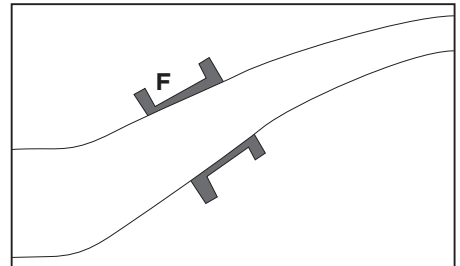

### ACERBIS PARTS

A - (2 PCS)

B - (2 PCS)

G - (2 PCS)

H - (2 PCS)

F - (4 PCS)

E - (4 PCS)

N - (2 PCS)

M - (2 PCS)

**1**  
Untighten the original screw and remove the counterweight.  
Svitare la vite originale e rimuovere il contrappeso.

**2**  
Mount the bracket (B) on the handlebar using screws (E) and use the spacers (F).  
Montare il bracciale (B) sul manubrio tramite viti (E) e utilizzare i distanziali (F).